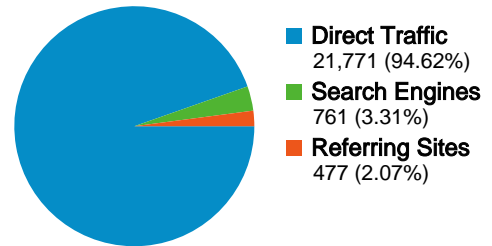

Traffic Sources Overview

May 13, 2007 - Jun 12, 2007

All traffic sources sent a total of 23,009 visits

94.62% Direct Traffic

2.07% Referring Sites

3.31% Search Engines

Top Traffic Sources

Sources	Visits	% visits	Keywords	Visits	% visits
(direct) ((none))	21,771	94.62%	executive minutes	53	6.96%
google (organic)	644	2.80%	photoimpact 12	49	6.44%
bbc.org (referral)	243	1.06%	mcilmoyl	19	2.50%
bbctest.org (referral)	65	0.28%	david giacomelli	14	1.84%
yahoo (organic)	62	0.27%	bb&c	12	1.58%

23,009 visits came from 6 continents

Site Usage

Visits 23,009 % of Site Total: 100.00%	Pages/Visit 1.54 Site Avg: 1.54 (0.00%)	Avg. Time on Site 00:00:37 Site Avg: 00:00:37 (0.00%)	% New Visits 80.68% Site Avg: 80.70% (-0.03%)	Bounce Rate 78.60% Site Avg: 78.60% (0.00%)	
Continent	Visits	Pages/Visit	Avg. Time on Site	% New Visits	Bounce Rate
Americas	16,143	1.57	00:00:38	79.11%	79.27%
Europe	3,906	1.45	00:00:27	85.07%	78.93%
Asia	1,919	1.53	00:00:38	84.73%	74.21%
Africa	643	1.61	00:01:07	78.38%	72.01%
Oceania	386	1.34	00:00:24	85.49%	80.57%
(not set)	12	1.92	00:00:34	91.67%	58.33%