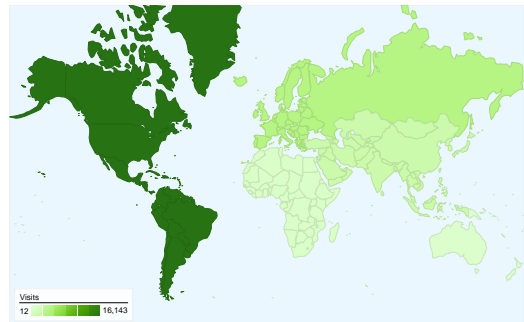

Site Usage

23,009 Visits

35,479 Pageviews

1.54 Pages/Visit

00:00:37 Avg. Time on Site

78.60% Bounce Rate

80.70% % New Visits

Visitors Overview

Visitors
19,889

Map Overlay world

Traffic Sources Overview

- **Direct Traffic**
21,771 (94.62%)
- **Search Engines**
761 (3.31%)
- **Referring Sites**
477 (2.07%)

Content Overview

Pages	Pageviews	% Pageviews
/index.php	28,517	80.38%
/calendar/	502	1.41%
/members/locate.php	468	1.32%
/picofweek/	367	1.03%
/training/index.php	276	0.78%

Traffic Sources Overview

May 13, 2007 - Jun 12, 2007

All traffic sources sent a total of 23,009 visits

94.62% Direct Traffic

2.07% Referring Sites

3.31% Search Engines

Top Traffic Sources

Sources	Visits	% visits	Keywords	Visits	% visits
(direct) ((none))	21,771	94.62%	executive minutes	53	6.96%
google (organic)	644	2.80%	photoimpact 12	49	6.44%
bbc.org (referral)	243	1.06%	mcilmoyl	19	2.50%
bbctest.org (referral)	65	0.28%	david giacomelli	14	1.84%
yahoo (organic)	62	0.27%	bb&c	12	1.58%

23,009 visits came from 6 continents

Site Usage

Visits 23,009 % of Site Total: 100.00%	Pages/Visit 1.54 Site Avg: 1.54 (0.00%)	Avg. Time on Site 00:00:37 Site Avg: 00:00:37 (0.00%)	% New Visits 80.68% Site Avg: 80.70% (-0.03%)	Bounce Rate 78.60% Site Avg: 78.60% (0.00%)	
Continent	Visits	Pages/Visit	Avg. Time on Site	% New Visits	Bounce Rate
Americas	16,143	1.57	00:00:38	79.11%	79.27%
Europe	3,906	1.45	00:00:27	85.07%	78.93%
Asia	1,919	1.53	00:00:38	84.73%	74.21%
Africa	643	1.61	00:01:07	78.38%	72.01%
Oceania	386	1.34	00:00:24	85.49%	80.57%
(not set)	12	1.92	00:00:34	91.67%	58.33%