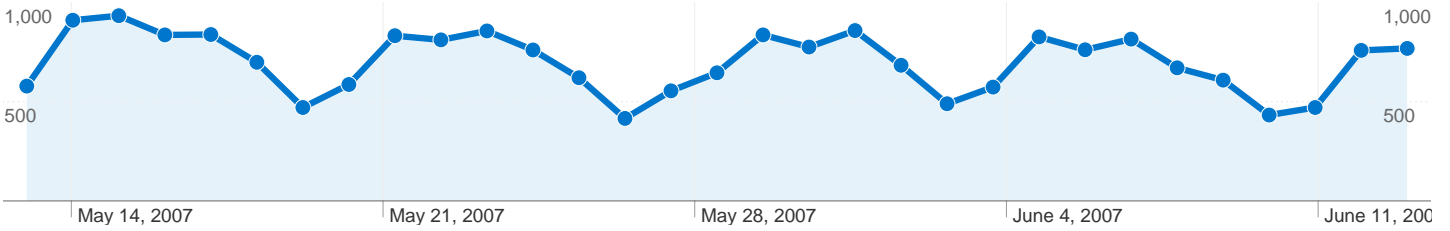

Site Usage

23,009 Visits

35,479 Pageviews

1.54 Pages/Visit

00:00:37 Avg. Time on Site

78.60% Bounce Rate

80.70% % New Visits

Visitors Overview

19,889 people visited this site

23,009 Visits

19,889 Absolute Unique Visitors

35,479 Pageviews

1.54 Average Pageviews

00:00:37 Time on Site

78.60% Bounce Rate

80.69% New Visits

Traffic Sources Overview

May 13, 2007 - Jun 12, 2007

All traffic sources sent a total of 23,009 visits

94.62% Direct Traffic

2.07% Referring Sites

3.31% Search Engines

Top Traffic Sources

Sources	Visits	% visits	Keywords	Visits	% visits
(direct) ((none))	21,771	94.62%	executive minutes	53	6.96%
google (organic)	644	2.80%	photoimpact 12	49	6.44%
bbc.org (referral)	243	1.06%	mcilmoyl	19	2.50%
bbctest.org (referral)	65	0.28%	david giacomelli	14	1.84%
yahoo (organic)	62	0.27%	bb&c	12	1.58%

23,009 visits came from 6 continents

Site Usage

Visits 23,009 % of Site Total: 100.00%	Pages/Visit 1.54 Site Avg: 1.54 (0.00%)	Avg. Time on Site 00:00:37 Site Avg: 00:00:37 (0.00%)	% New Visits 80.68% Site Avg: 80.70% (-0.03%)	Bounce Rate 78.60% Site Avg: 78.60% (0.00%)	
Continent	Visits	Pages/Visit	Avg. Time on Site	% New Visits	Bounce Rate
Americas	16,143	1.57	00:00:38	79.11%	79.27%
Europe	3,906	1.45	00:00:27	85.07%	78.93%
Asia	1,919	1.53	00:00:38	84.73%	74.21%
Africa	643	1.61	00:01:07	78.38%	72.01%
Oceania	386	1.34	00:00:24	85.49%	80.57%
(not set)	12	1.92	00:00:34	91.67%	58.33%