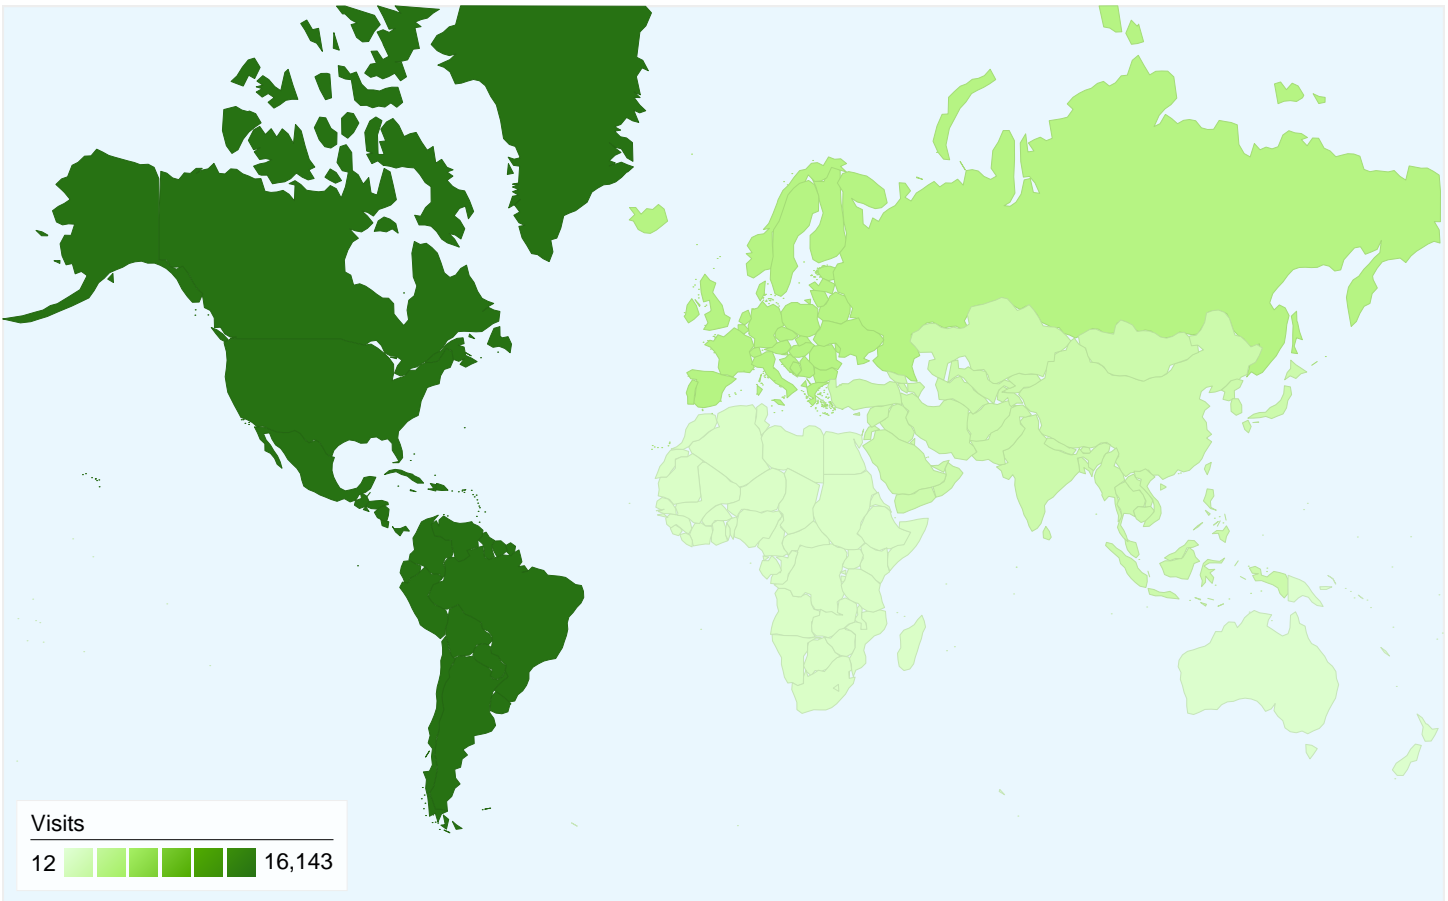

Visitors
19,889

Map Overlay world

Traffic Sources Overview

- **Direct Traffic**
21,771 (94.62%)
- **Search Engines**
761 (3.31%)
- **Referring Sites**
477 (2.07%)

Content Overview

Pages	Pageviews	% Pageviews
/index.php	28,517	80.38%
/calendar/	502	1.41%
/members/locate.php	468	1.32%
/picofweek/	367	1.03%
/training/index.php	276	0.78%

19,889 people visited this site

23,009 Visits

19,889 Absolute Unique Visitors

35,479 Pageviews

1.54 Average Pageviews

00:00:37 Time on Site

78.60% Bounce Rate

80.69% New Visits

Traffic Sources Overview

May 13, 2007 - Jun 12, 2007

All traffic sources sent a total of 23,009 visits

94.62% Direct Traffic

2.07% Referring Sites

3.31% Search Engines

Top Traffic Sources

Sources	Visits	% visits	Keywords	Visits	% visits
(direct) ((none))	21,771	94.62%	executive minutes	53	6.96%
google (organic)	644	2.80%	photoimpact 12	49	6.44%
bbc.org (referral)	243	1.06%	mcilmoyl	19	2.50%
bbctest.org (referral)	65	0.28%	david giacomelli	14	1.84%
yahoo (organic)	62	0.27%	bb&c	12	1.58%

23,009 visits came from 6 continents

Site Usage

Visits 23,009 % of Site Total: 100.00%	Pages/Visit 1.54 Site Avg: 1.54 (0.00%)	Avg. Time on Site 00:00:37 Site Avg: 00:00:37 (0.00%)	% New Visits 80.68% Site Avg: 80.70% (-0.03%)	Bounce Rate 78.60% Site Avg: 78.60% (0.00%)	
Continent	Visits	Pages/Visit	Avg. Time on Site	% New Visits	Bounce Rate
Americas	16,143	1.57	00:00:38	79.11%	79.27%
Europe	3,906	1.45	00:00:27	85.07%	78.93%
Asia	1,919	1.53	00:00:38	84.73%	74.21%
Africa	643	1.61	00:01:07	78.38%	72.01%
Oceania	386	1.34	00:00:24	85.49%	80.57%
(not set)	12	1.92	00:00:34	91.67%	58.33%