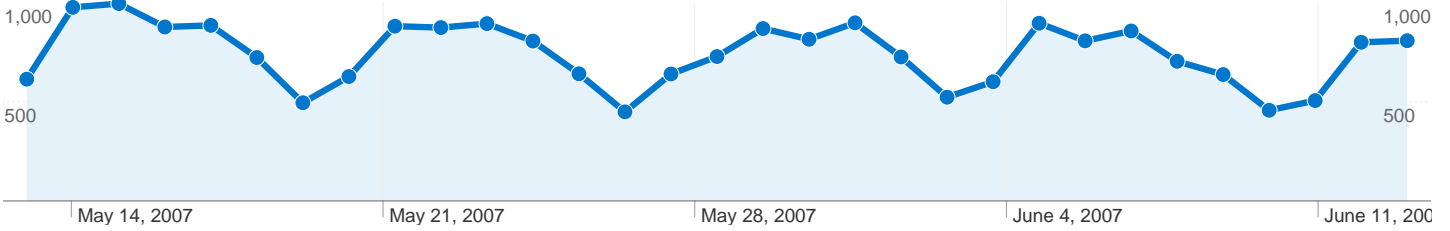

Site Usage

23,009 Visits

35,479 Pageviews

1.54 Pages/Visit

00:00:37 Avg. Time on Site

78.60% Bounce Rate

80.70% % New Visits

Visitors Overview

19,889 people visited this site

23,009 Visits

19,889 Absolute Unique Visitors

35,479 Pageviews

1.54 Average Pageviews

00:00:37 Time on Site

78.60% Bounce Rate

80.69% New Visits

Traffic Sources Overview

May 13, 2007 - Jun 12, 2007

All traffic sources sent a total of 23,009 visits

94.62% Direct Traffic

2.07% Referring Sites

3.31% Search Engines

Top Traffic Sources

Sources	Visits	% visits	Keywords	Visits	% visits
(direct) ((none))	21,771	94.62%	executive minutes	53	6.96%
google (organic)	644	2.80%	photoimpact 12	49	6.44%
bbc.org (referral)	243	1.06%	mcilmoyl	19	2.50%
bbctest.org (referral)	65	0.28%	david giacomelli	14	1.84%
yahoo (organic)	62	0.27%	bb&c	12	1.58%

23,009 visits came from 6 continents

Site Usage

Visits 23,009 % of Site Total: 100.00%	Pages/Visit 1.54 Site Avg: 1.54 (0.00%)	Avg. Time on Site 00:00:37 Site Avg: 00:00:37 (0.00%)	% New Visits 80.68% Site Avg: 80.70% (-0.03%)	Bounce Rate 78.60% Site Avg: 78.60% (0.00%)	
Continent	Visits	Pages/Visit	Avg. Time on Site	% New Visits	Bounce Rate
Americas	16,143	1.57	00:00:38	79.11%	79.27%
Europe	3,906	1.45	00:00:27	85.07%	78.93%
Asia	1,919	1.53	00:00:38	84.73%	74.21%
Africa	643	1.61	00:01:07	78.38%	72.01%
Oceania	386	1.34	00:00:24	85.49%	80.57%
(not set)	12	1.92	00:00:34	91.67%	58.33%