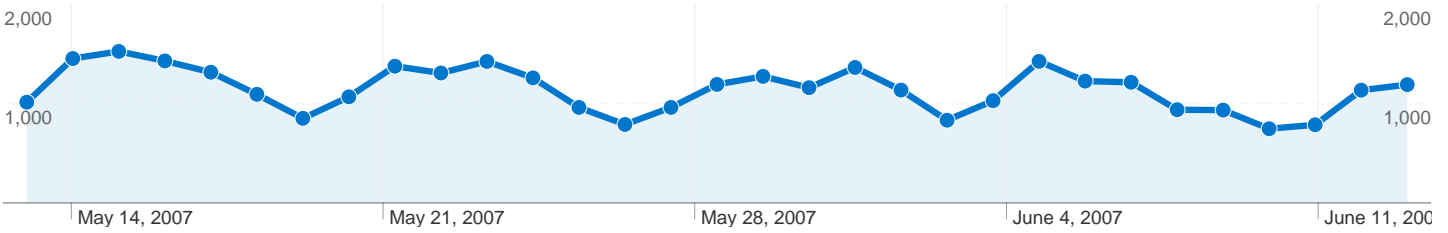

Site Usage

23,009 Visits

35,479 Pageviews

1.54 Pages/Visit

00:00:37 Avg. Time on Site

78.60% Bounce Rate

80.70% % New Visits

Visitors Overview

19,889 people visited this site

23,009 Visits

19,889 Absolute Unique Visitors

35,479 Pageviews

1.54 Average Pageviews

00:00:37 Time on Site

78.60% Bounce Rate

80.69% New Visits

Traffic Sources Overview

May 13, 2007 - Jun 12, 2007

All traffic sources sent a total of 23,009 visits

94.62% Direct Traffic

2.07% Referring Sites

3.31% Search Engines

Top Traffic Sources

Sources	Visits	% visits	Keywords	Visits	% visits
(direct) ((none))	21,771	94.62%	executive minutes	53	6.96%
google (organic)	644	2.80%	photoimpact 12	49	6.44%
bbc.org (referral)	243	1.06%	mcilmoyl	19	2.50%
bbctest.org (referral)	65	0.28%	david giacomelli	14	1.84%
yahoo (organic)	62	0.27%	bb&c	12	1.58%

23,009 visits came from 6 continents

Site Usage

Visits 23,009 % of Site Total: 100.00%	Pages/Visit 1.54 Site Avg: 1.54 (0.00%)	Avg. Time on Site 00:00:37 Site Avg: 00:00:37 (0.00%)	% New Visits 80.68% Site Avg: 80.70% (-0.03%)	Bounce Rate 78.60% Site Avg: 78.60% (0.00%)	
Continent	Visits	Pages/Visit	Avg. Time on Site	% New Visits	Bounce Rate
Americas	16,143	1.57	00:00:38	79.11%	79.27%
Europe	3,906	1.45	00:00:27	85.07%	78.93%
Asia	1,919	1.53	00:00:38	84.73%	74.21%
Africa	643	1.61	00:01:07	78.38%	72.01%
Oceania	386	1.34	00:00:24	85.49%	80.57%
(not set)	12	1.92	00:00:34	91.67%	58.33%