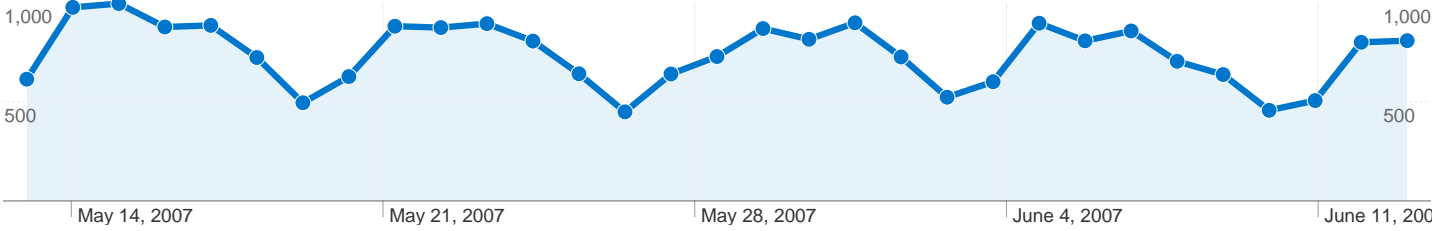

Screen Resolutions

May 13, 2007 - Jun 12, 2007

23,009 visits used 89 screen resolutions

Site Usage

Visits 23,009 % of Site Total: 100.00%	Pages/Visit 1.54 Site Avg: 1.54 (0.00%)	Avg. Time on Site 00:00:37 Site Avg: 00:00:37 (0.00%)	% New Visits 80.68% Site Avg: 80.70% (-0.03%)	Bounce Rate 78.60% Site Avg: 78.60% (0.00%)
Screen Resolution	Visits	Visits	Pages/Visit	
1024x768	11,896	51.70%		
1280x1024	3,053	13.27%		
1280x800	2,350	10.21%		
800x600	2,142	9.31%		
1440x900	904	3.93%		
1152x864	589	2.56%		
1680x1050	420	1.83%		
1280x768	344	1.50%		
1400x1050	274	1.19%		
1920x1200	159	0.69%		